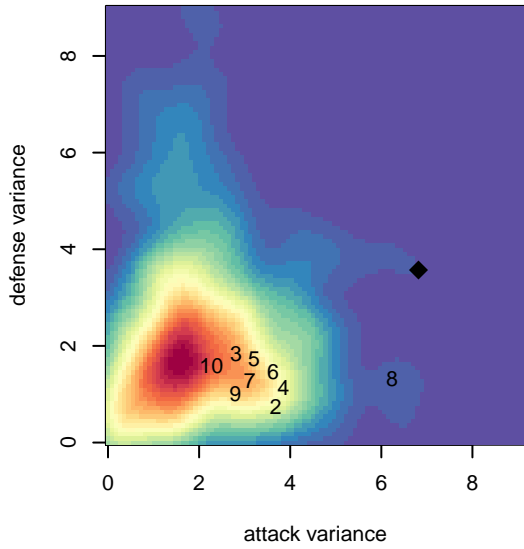

Crossfire Yakima B B04

Crossfire Yakima
 Yakima, WA
 B04 total strength=1253
 attack=7.07 defense=3.26
 fall league = RCL B04 Div 3
 notes= Knautz 2016

alt names used:
 Crossfire Yakima – B04 B
 Crossfire Yakima B04B
 Crossfire Yakima – B04 B

Venues played:
 2016 WYS Presidents Cup B04 Division 2
 2017 Eastside FC Cup BU14 Silver
 2017 RCL B04 Div 3
 2017 WYS Presidents Cup B04 Division 1

Crossfire Yakima B B04
 Dots are actual minus expected GF (blue circles) and GA (red triangles).
 Blue line is smoothed change in attack strength. Red is smoothed change in defense strength.

**attack and defense variance (black dot)
relative to other teams
and top 10 in region**

**attack and defense rating
relative to others at age
and all opponents in last 13 months**

Performance relative to 13 month average