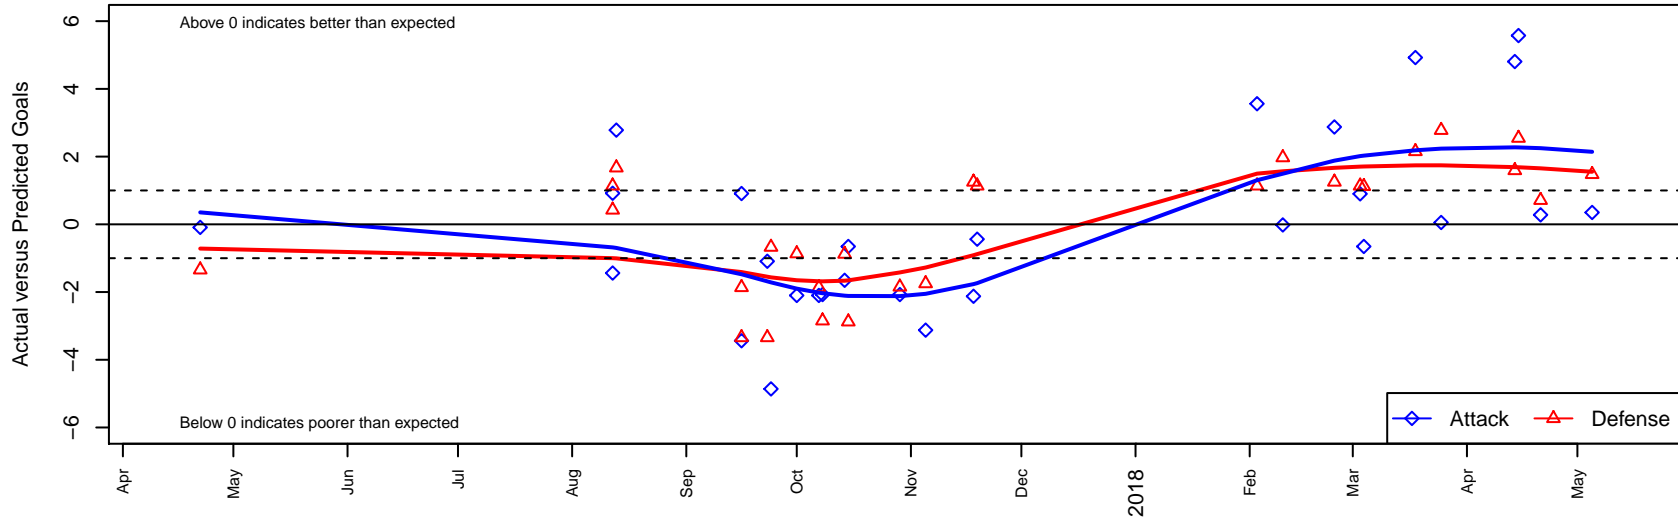

Crossfire Yakima B B04

Crossfire Yakima
 Yakima, WA
 B04 total strength=1253
 attack=7.07 defense=3.26
 fall league = RCL B04 Div 3
 notes= Knautz 2016

alt names used:
 Crossfire Yakima – B04 B
 Crossfire Yakima B04B
 Crossfire Yakima – B04 B

Venues played:
 2016 WYS Presidents Cup B04 Division 2
 2017 Eastside FC Cup BU14 Silver
 2017 RCL B04 Div 3
 2017 WYS Presidents Cup B04 Division 1

Crossfire Yakima B B04
 Dots are actual minus expected GF (blue circles) and GA (red triangles).
 Blue line is smoothed change in attack strength. Red is smoothed change in defense strength.

**attack and defense variance (black dot)
relative to other teams
and top 10 in region**

**attack and defense rating
relative to others at age
and all opponents in last 13 months**

Performance relative to 13 month average