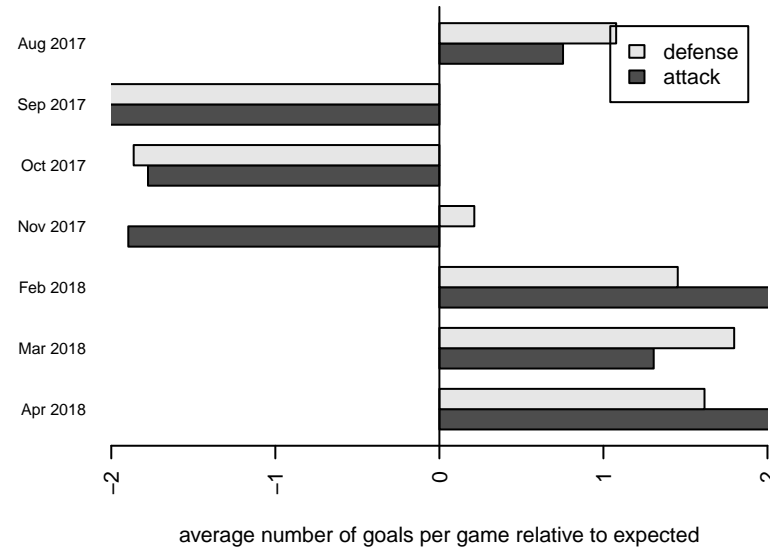

Performance relative to 13 month average