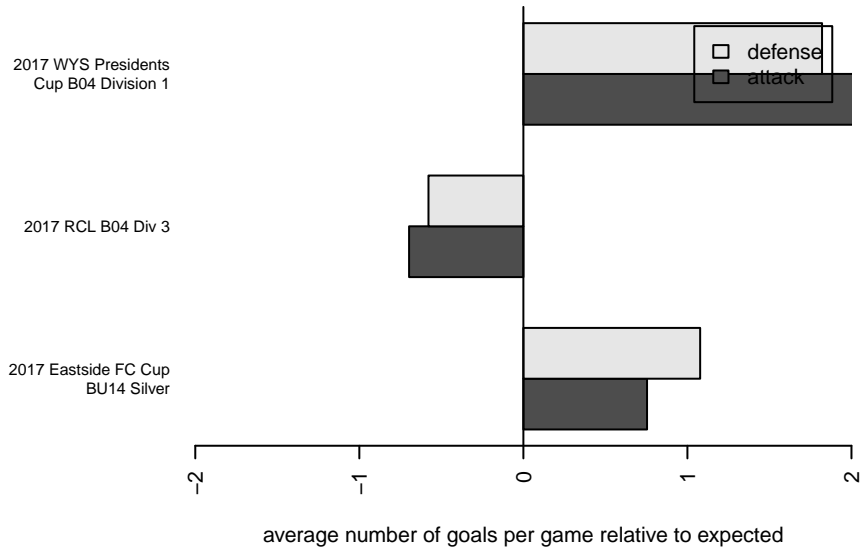

Crossfire Yakima B B04

Crossfire Yakima
 Yakima, WA
 B04 total strength=1253
 attack=7.07 defense=3.26
 fall league = RCL B04 Div 3
 notes= Knautz 2016

alt names used:
 Crossfire Yakima – B04 B
 Crossfire Yakima B04B
 Crossfire Yakima – B04 B

Venues played:
 2016 WYS Presidents Cup B04 Division 2
 2017 Eastside FC Cup BU14 Silver
 2017 RCL B04 Div 3
 2017 WYS Presidents Cup B04 Division 1

Crossfire Yakima B B04
 Dots are actual minus expected GF (blue circles) and GA (red triangles).
 Blue line is smoothed change in attack strength. Red is smoothed change in defense strength.

**attack and defense variance (black dot)
relative to other teams
and top 10 in region**

**attack and defense rating
relative to others at age
and all opponents in last 13 months**

Performance relative to 13 month average