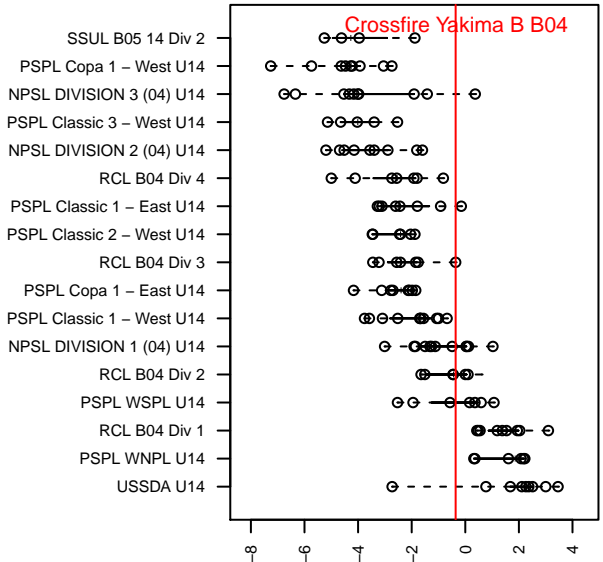

Crossfire Yakima B B04

Crossfire Yakima
 Yakima, WA
 B04 total strength=1253
 attack=7.07 defense=3.26
 fall league = RCL B04 Div 3
 notes= Knautz 2016

alt names used:
 Crossfire Yakima – B04 B
 Crossfire Yakima B04B
 Crossfire Yakima – B04 B

Venues played:
 2016 WYS Presidents Cup B04 Division 2
 2017 Eastside FC Cup BU14 Silver
 2017 RCL B04 Div 3
 2017 WYS Presidents Cup B04 Division 1

Crossfire Yakima B B04
 Dots are actual minus expected GF (blue circles) and GA (red triangles).
 Blue line is smoothed change in attack strength. Red is smoothed change in defense strength.

**attack and defense variance (black dot)
relative to other teams
and top 10 in region**

**attack and defense rating
relative to others at age
and all opponents in last 13 months**

Performance relative to 13 month average