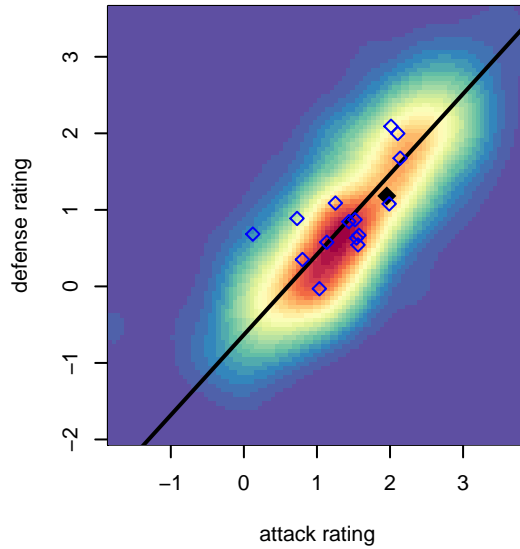

Crossfire Yakima B B04

Crossfire Yakima
 Yakima, WA
 B04 total strength=1253
 attack=7.07 defense=3.26
 fall league = RCL B04 Div 3
 notes= Knautz 2016

alt names used:
 Crossfire Yakima – B04 B
 Crossfire Yakima B04B
 Crossfire Yakima – B04 B

Venues played:
 2016 WYS Presidents Cup B04 Division 2
 2017 Eastside FC Cup BU14 Silver
 2017 RCL B04 Div 3
 2017 WYS Presidents Cup B04 Division 1

Crossfire Yakima B B04
 Dots are actual minus expected GF (blue circles) and GA (red triangles).
 Blue line is smoothed change in attack strength. Red is smoothed change in defense strength.

**attack and defense variance (black dot)
relative to other teams
and top 10 in region**

**attack and defense rating
relative to others at age
and all opponents in last 13 months**

Performance relative to 13 month average